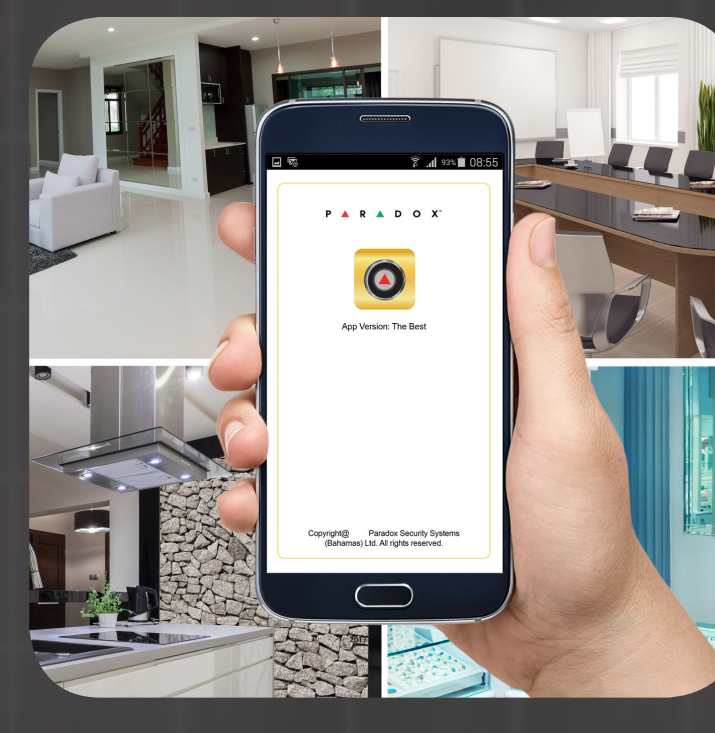

P ▲ R ▲ D O X™

High-Security & Access System

EVO

TM70 Touch
Intuitive Touchscreen

Wireless Technology

Communication

Insite GOLD System Control

Access Control

Internet Access

Security

Keypads

Video Solution

PARADOX.COM